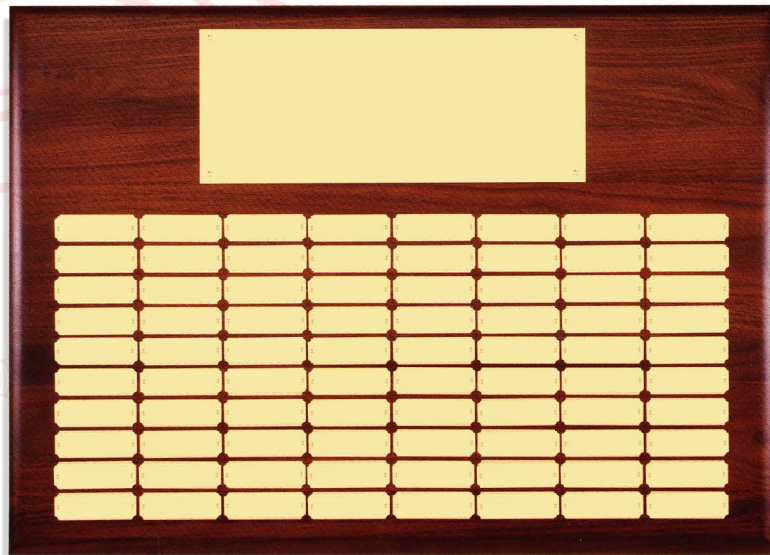

24" X 18" $403.50
80 Plates 2¹/₂ x 7⁷/₈
B-PC570A

24" X 18" $436.50
96 Plates 2¹/₂ x 7⁷/₈
B-PC570B

33" X 22" $868.50
150 Plates 2¹/₂ x 7⁷/₈
B-PC570C